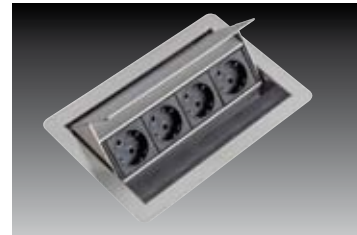

Cable outlet alternatively as brush to combat dust or as rubber lip to repel dampness (with the FlipTop Cuisine).

Open and close with multiple latching. Data cable plugs in without kinks. Can be retrofitted at any time.

Installed flush with the work top. Special dimensions on request.

The elegant alternative for office, kitchen and hotel.

FlipTop installation dimensions:
A = L 235 mm x W 150 mm
B = max. 40 mm

FlipTop Data with brush

FlipTop Cuisine with rubber lip

EVoline® FlipTop

EVoline® FlipTop DATA

Three power sockets Germany, Austria
Fixed mains connection cable 3 m
Two modular adapters CAT6 for patch
cable RJ45 to RJ45, switched 1:1
Housing and cap made from brushed
stainless steel, brush strip in black
for work tops up to 40 mm thick

EVoline® FlipTop CUISINE

Four power sockets Germany, Austria
Fixed mains connection cable 2.5 m
Plug enclosed loose
Housing and cap made from brushed
stainless steel, rubber lip in black
for work tops up to 40 mm thick